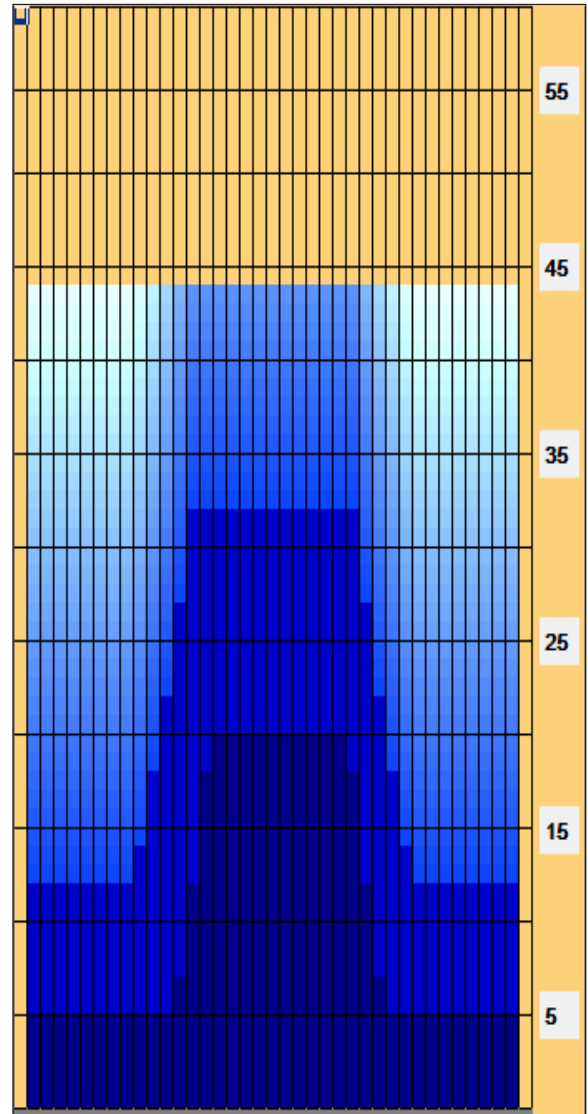

Ebonite Tour, 6. turnaj - Dlouhé mazání

Oil Pattern Distance:	44 Feet	Reverse Brush Drop:	44 Feet	Oil Per Board:	50 uL
Forward Oil Total:	11.3 mL	Reverse Oil Total:	11.15 mL	Volume Oil Total:	22.45 mL
Forward Boards Crossed:	226 Boards	Reverse Boards Crossed:	223 Boards	Total Boards Crossed:	449 Boards

Conditioner:
Kegel ICE

TransferType:
Transfer Roller

Forward

Reverse

Combined

Buff

Item	3L-7L:18L-18R	8L-12L:18L-18R	13L-17L:18L-18R	18L-18R:17R-13R	18L-18R:12R-8R	18L-18R:7R-3R
Description	Outside Track:Middle	Middle Track:Middle	Inside Track:Middle	Middle:Inside Track	Middle:Middle Track	Middle:Outside Track
Track Zone Ratio	3.5	2.69	1.12	1.06	2.63	3.5