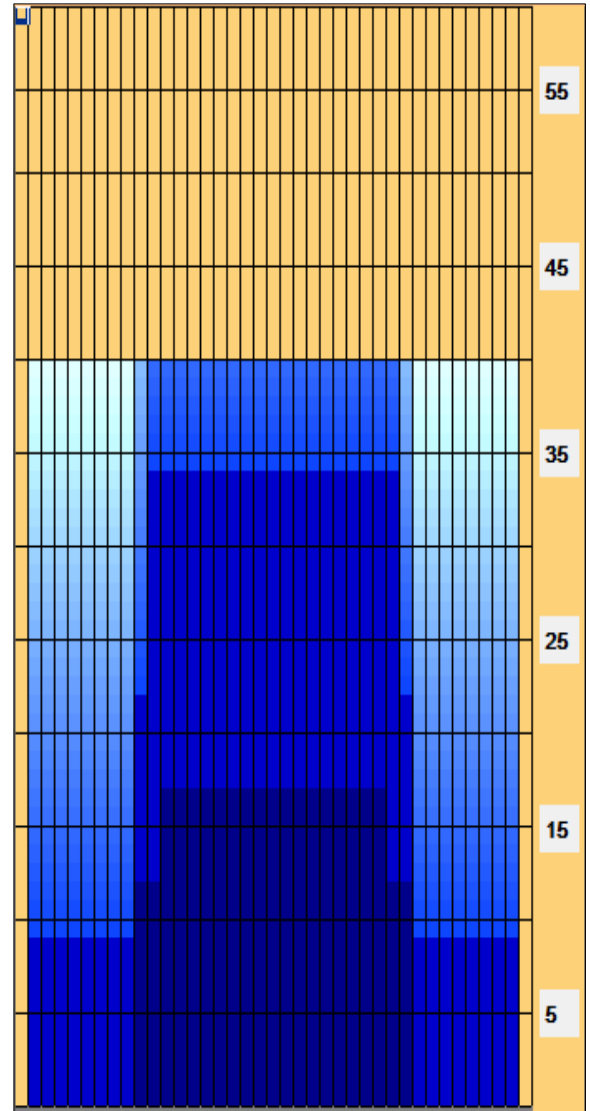

Kegel Recreation Series - WALL STREET - 7240

Oil Pattern Distance:	40 Feet	Reverse Brush Drop:	40 Feet	Oil Per Board:	50 uL
Forward Oil Total:	8.8 mL	Reverse Oil Total:	10.9 mL	Volume Oil Total:	19.7 mL
Forward Boards Crossed:	176 Boards	Reverse Boards Crossed:	218 Boards	Total Boards Crossed:	394 Boards

	Start	Stop	Loads	Speed	Crossed	Start	End	Feet	T.Oil
1	2L	2R	1	18	37	0.0	0.0	0.0	1850
2	10L	10R	3	18	63	0.0	7.6	7.6	3150
3	10L	10R	2	18	42	7.6	12.7	5.1	2100
4	12L	12R	2	18	34	12.7	17.8	5.1	1700
5	2L	2R	0	18	0	17.8	24.0	6.2	0
6	2L	2R	0	22	0	24.0	32.0	8.0	0
7	2L	2R	0	30	0	32.0	40.0	8.0	0

Conditioner:
Type In or Select One

TransferType:
Type In or Select One

Forward

Reverse

Combined

Buff

	Start	Stop	Loads	Speed	Crossed	Start	End	Feet	T.Oil
1	2L	2R	0	30	0	40.0	34.0	-6.0	0
2	11L	11R	4	22	76	34.0	21.6	-12.4	3800
3	10L	10R	5	18	105	21.6	8.9	-12.7	5250
4	2L	2R	1	14	37	8.9	7.0	-1.9	1850
5	2L	2R	0	14	0	7.0	0.0	-7.0	0

WALL STREET - 7240 Unlike WALL STREET of today, this 40 foot pattern yields no surprises and is defined heavily at the 10th board. To be successful on the WALL STREET, we advise you to place your position near the big dot and bowl over the second arrow so your scores will flourish!